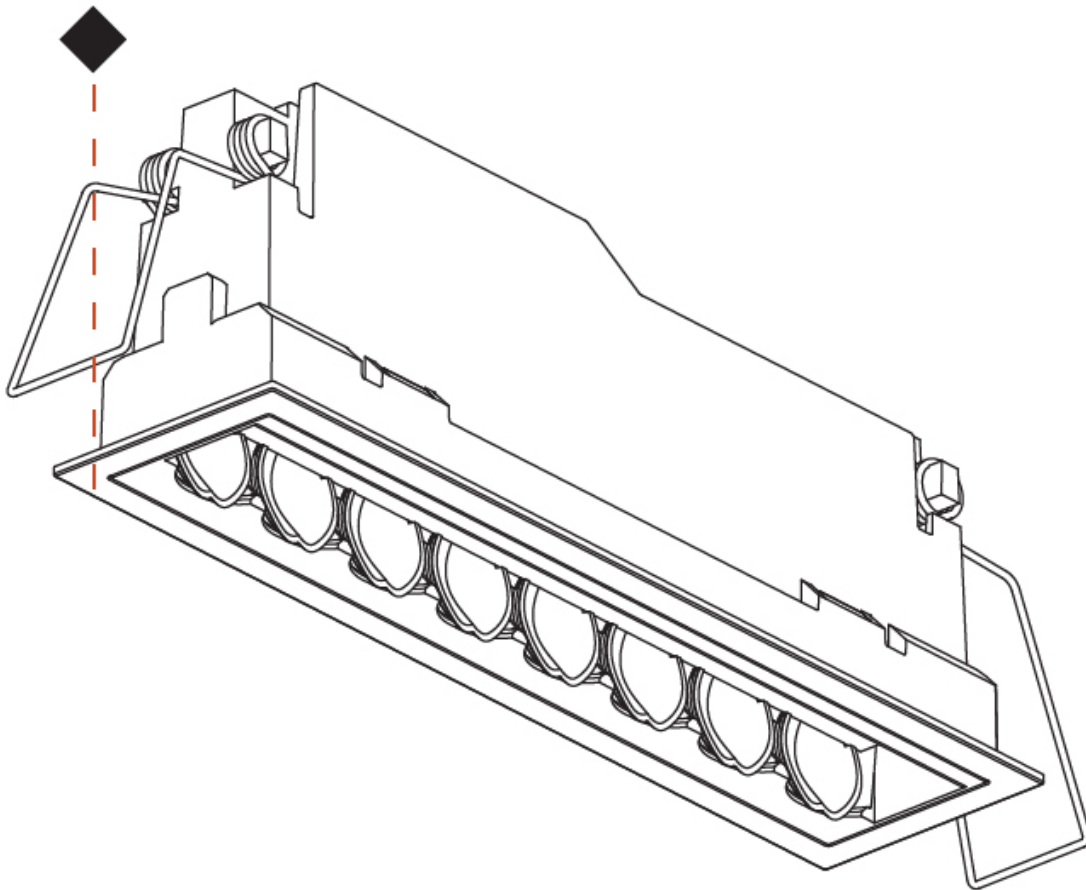

MAGIQ HOLLOW WALLWASH RECESSED

A35582-

PROJECT	_____
TYPE	_____
SPECIFIER	_____
QUANTITY	_____
DATE	_____