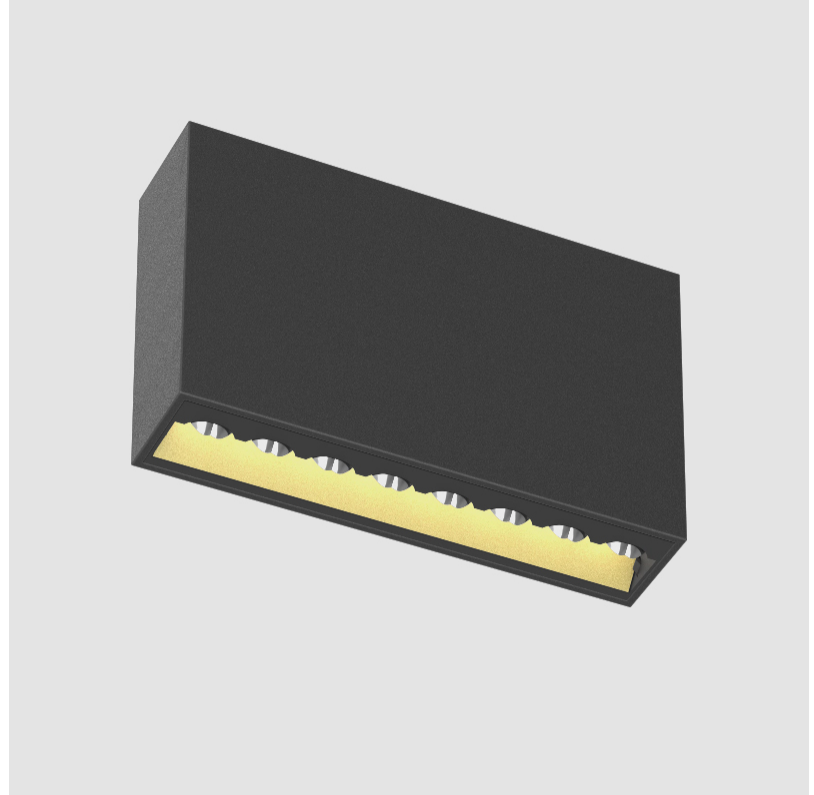

OPTICAL

Adjustability: Fixed

RATINGS AND CERTIFICATIONS

Certified By: Certified for North American Standards
 IP rating: IP20

MAGIQ HOLLOW WALLWASH SURFACE

A3D188-

PROJECT _____

TYPE _____